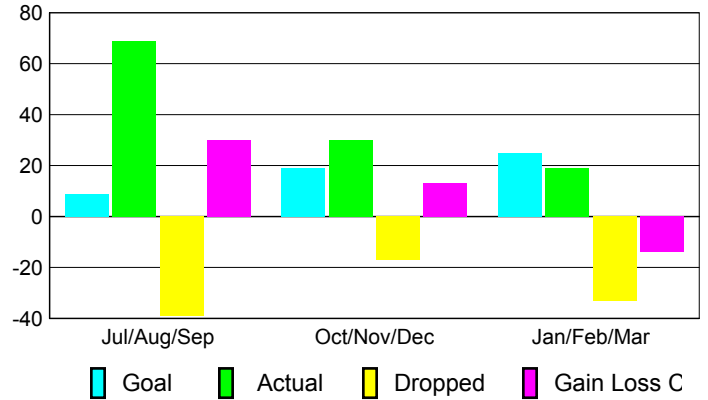

Membership Results 2009-2010

Goal, New, Dropped, Gain/Loss