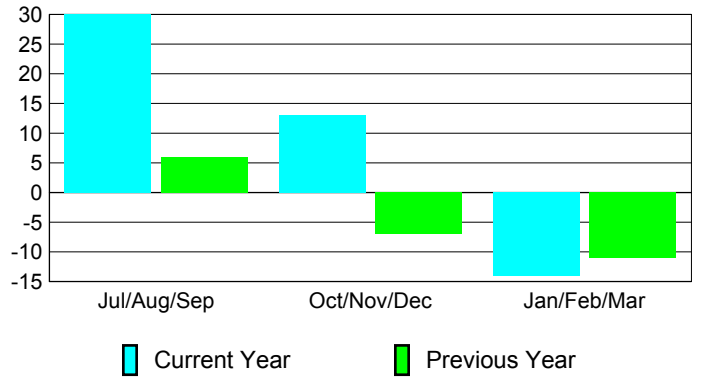

Goal, New, Dropped, Gain/Loss

Comparison of Club Gain/Loss

Current Year Compared to the Previous Year

YTD Status Quo Clubs 2009-2010

Status Quo Clubs Compared to Status Quo Members

MEMBERSHIP

<u>Membership Results</u> 2009-2010	<u>Membership</u> 2008-2009
--	--------------------------------

Month	Net Memb Goal	Actual New Memb	Actual Dropped Memb	Gain/Loss of Memb	Gain/Loss of Memb
Jul/Aug/Sep	9	69	-39	30	6
Oct/Nov/Dec	19	30	-17	13	-7
Jan/Feb/Mar	25	19	-33	-14	-11
Totals	53	118	-89	29	-12

Membership Results 2009-2010

Goal, New, Dropped, Gain/Loss

Comparison of Membership Gain/Loss

Current Year Compared to the Previous Year

Gender Comparison 2009-2010