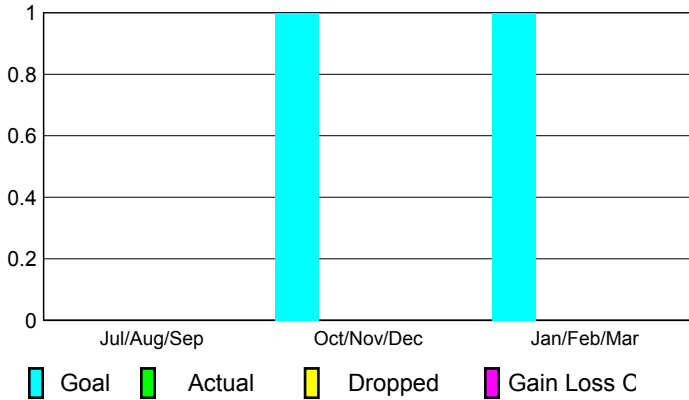

2009-2010 GMT Quarterly Report for District (or Undistricted) **District 202 E**

GMT: **Mr. CLIFFORD STEPHEN A HE**

Location: **NEW ZEALAND**

GMT CA: **7**

CLUBS

<u>Club Results</u> 2009-2010	<u>Clubs</u> 2008-2009

Month	New Club Goal	Actual New Clubs	Actual Dropped Clubs	Gain/Loss of Clubs	Gain/Loss of Clubs
Jul/Aug/Sep	0	0	0	0	0
Oct/Nov/Dec	1	0	0	0	0
Jan/Feb/Mar	1	0	0	0	0
Totals	2	0	0	0	0

Club Results 2009-2010

Goal, New, Dropped, Gain/Loss